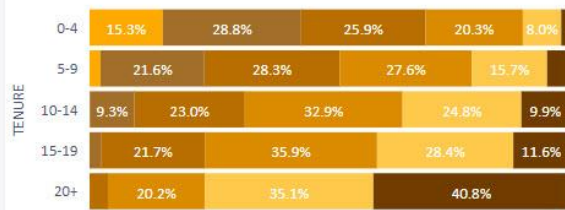

Member Demographics

Share by Age

95.54% of members represented

Share by Gender

97.51% of members represented

Share by Race

98.77% of members represented

Share of Age by Tenure

AGE ● 18-29 ● 30-39 ● 40-49 ● 50-59 ● 60-69 ● 70+

95.54% of members represented

Share of Gender by Tenure

GENDER ● Female ● Male

96.65% of members represented

Share of Race by Tenure

RACE ● African-American ● Asian ● Caucasian ● Hispanic

97.90% of members represented

VIRGINIA ASSOCIATION OF REALTORS®

Member Demographics

Share by Age

97.19% of members represented

Share by Gender

97.55% of members represented

Share by Race

98.77% of members represented

Share of Age by Tenure

AGE ● 18-29 ● 30-39 ● 40-49 ● 50-59 ● 60-69 ● 70+

97.19% of members represented

Share of Gender by Tenure

GENDER ● Female ● Male

97.17% of members represented