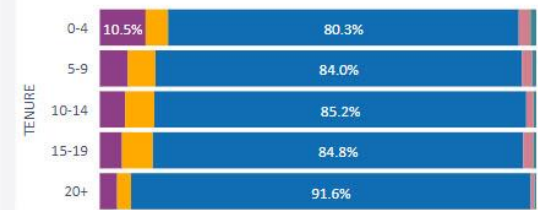

AGE ● 18-29 ● 30-39 ● 40-49 ● 50-59 ● 60-69 ● 70+

95.54% of members represented

Share of Gender by Tenure

GENDER ● Female ● Male

96.65% of members represented

Share of Race by Tenure

RACE ● African-American ● Asian ● Caucasian ● Hispanic

98.77% of members represented

Share of Age by Tenure

AGE ● 18-29 ● 30-39 ● 40-49 ● 50-59 ● 60-69 ● 70+

97.19% of members represented

Share of Gender by Tenure

GENDER ● Female ● Male

97.17% of members represented

Share of Race by Tenure

RACE ● African-A... ● Asian ● Caucasian ● Hispanic ● Native Ame...

98.39% of members represented

Last Refreshed 05/03/2022 03:01:13 EST

STATE ASSOCIATION

All

LOCAL ASSOCIATION

CHARLOTTESVILLE AREA ASSOCIATION OF REALTO...

Member Demographics

Share by Age

99.04% of members represented

Share by Gender

99.33% of members represented

Share by Race

99.33% of members represented

Share of Age by Tenure