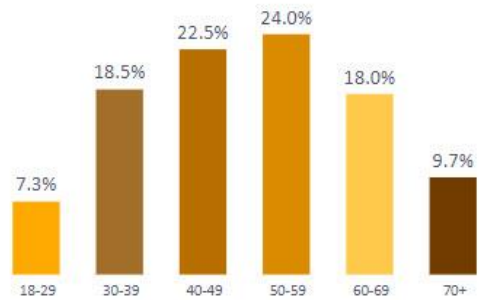

Member Demographics

Share by Age

95.54% of members represented

Share by Gender

97.51% of members represented

Share by Race

98.77% of members represented

Share of Age by Tenure

AGE ● 18-29 ● 30-39 ● 40-49 ● 50-59 ● 60-69 ● 70+

95.54% of members represented

Share of Gender by Tenure

GENDER ● Female ● Male

96.65% of members represented

Share of Race by Tenure

RACE ● African-American ● Asian ● Caucasian ● Hispanic