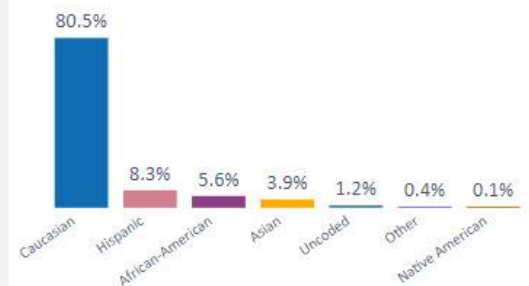

Member Demographics

Share by Age

95.54% of members represented

Share by Gender

97.51% of members represented

Share by Race

98.77% of members represented

Share of Age by Tenure

AGE ● 18-29 ● 30-39 ● 40-49 ● 50-59 ● 60-69 ● 70+

95.54% of members represented

Share of Gender by Tenure

GENDER ● Female ● Male

96.65% of members represented

Share of Race by Tenure

RACE ● African-American ● Asian ● Caucasian ● Hispanic