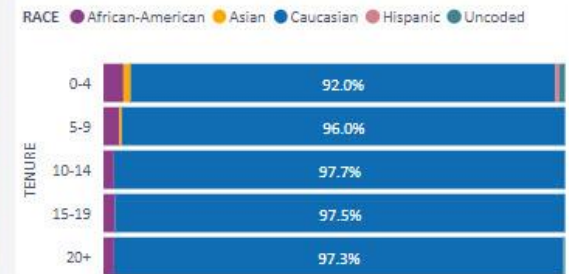

Share of Race by Tenure

RACE ● African-A... ● Asian ● Caucasian ● Hispanic ● Native Ame...

98.39% of members represented

Last Refreshed 05/03/2022 03:01:13 EST

STATE ASSOCIATION

All

LOCAL ASSOCIATION

CHARLOTTESVILLE AREA ASSOCIATION OF REALTO...

Member Demographics

Share by Age

99.04% of members represented

Share by Gender

99.33% of members represented

Share by Race

99.33% of members represented

Share of Age by Tenure

99.04% of members represented

Share of Gender by Tenure

99.04% of members represented

Share of Race by Tenure

99.04% of members represented