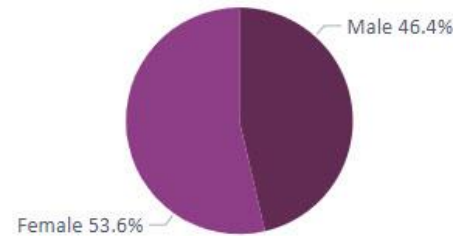

Share of Race by Tenure

RACE ● African-A... ● Asian ● Caucasian ● Hispanic ● Native Ame...

98.39% of members represented

Last Refreshed 05/03/2022 03:01:13 EST

STATE ASSOCIATION

All

LOCAL ASSOCIATION

CHARLOTTESVILLE AREA ASSOCIATION OF REALTO...

Member Demographics

Share by Age

99.04% of members represented

Share by Gender

99.33% of members represented

Share by Race

99.33% of members represented

Share of Age by Tenure

99.04% of members represented

Share of Gender by Tenure

99.04% of members represented

Share of Race by Tenure

99.04% of members represented