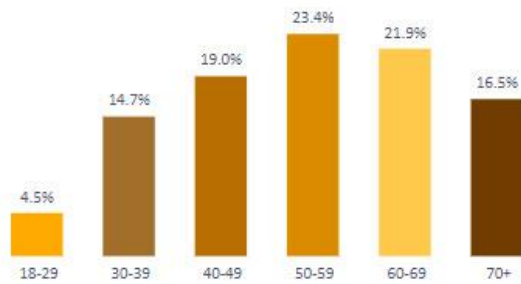

98.77% of members represented

Share of Age by Tenure

AGE ● 18-29 ● 30-39 ● 40-49 ● 50-59 ● 60-69 ● 70+

97.19% of members represented

Share of Gender by Tenure

GENDER ● Female ● Male

97.17% of members represented

Share of Race by Tenure

RACE ● African-A... ● Asian ● Caucasian ● Hispanic ● Native Ame...

98.39% of members represented

Last Refreshed 05/03/2022 03:01:13 EST

STATE ASSOCIATION

All

LOCAL ASSOCIATION

CHARLOTTESVILLE AREA ASSOCIATION OF REALTO...

Member Demographics

Share by Age

99.04% of members represented

Share by Gender

99.33% of members represented

Share by Race

99.33% of members represented

Share of Age by Tenure

99.04% of members represented

Share of Gender by Tenure

99.04% of members represented

Share of Race by Tenure

99.04% of members represented