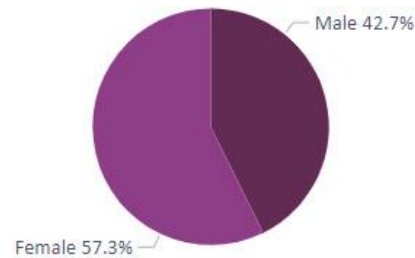

Member Demographics

Share by Age

95.54% of members represented

Share by Gender

97.51% of members represented

Share by Race

98.77% of members represented

Share of Age by Tenure

AGE ● 18-29 ● 30-39 ● 40-49 ● 50-59 ● 60-69 ● 70+

95.54% of members represented

Share of Gender by Tenure

GENDER ● Female ● Male

96.65% of members represented

Share of Race by Tenure

RACE ● African-American ● Asian ● Caucasian ● Hispanic