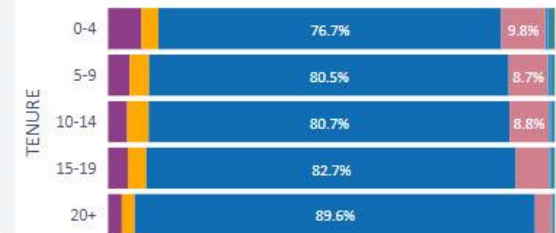

Member Demographics

Share by Age

95.54% of members represented

Share by Gender

97.51% of members represented

Share by Race

98.77% of members represented

Share of Age by Tenure

AGE ● 18-29 ● 30-39 ● 40-49 ● 50-59 ● 60-69 ● 70+

95.54% of members represented

Share of Gender by Tenure

GENDER ● Female ● Male

96.65% of members represented

Share of Race by Tenure

RACE ● African-American ● Asian ● Caucasian ● Hispanic

97.90% of members represented

VIRGINIA ASSOCIATION OF REALTORS®

Member Demographics

Share by Age

97.19% of members represented

Share by Gender

97.55% of members represented

Share by Race

98.77% of members represented

Share of Age by Tenure

AGE ● 18-29 ● 30-39 ● 40-49 ● 50-59 ● 60-69 ● 70+

97.19% of members represented

Share of Gender by Tenure

GENDER ● Female ● Male

97.17% of members represented