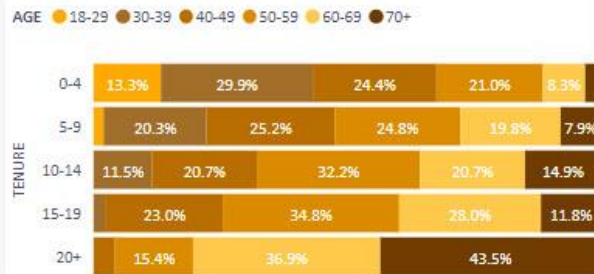

98.77% of members represented

Share of Age by Tenure

AGE ● 18-29 ● 30-39 ● 40-49 ● 50-59 ● 60-69 ● 70+

97.19% of members represented

Share of Gender by Tenure

GENDER ● Female ● Male

97.17% of members represented

Share of Race by Tenure

RACE ● African-A... ● Asian ● Caucasian ● Hispanic ● Native Ame...

98.39% of members represented

Last Refreshed 05/03/2022 03:01:13 EST

STATE ASSOCIATION

All

LOCAL ASSOCIATION

CHARLOTTESVILLE AREA ASSOCIATION OF REALTO...

Member Demographics

Share by Age

99.04% of members represented

Share by Gender

99.33% of members represented

Share by Race

99.33% of members represented

Share of Age by Tenure

99.04% of members represented

Share of Gender by Tenure

99.04% of members represented

Share of Race by Tenure

99.04% of members represented