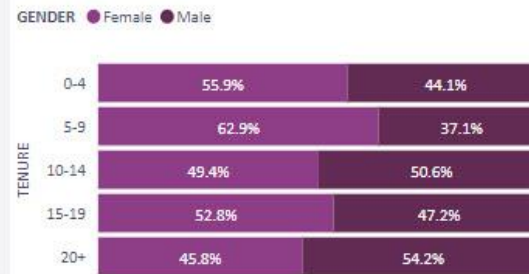

Share of Race by Tenure

RACE ● African-A... ● Asian ● Caucasian ● Hispanic ● Native Ame...

98.39% of members represented

Last Refreshed 05/03/2022 03:01:13 EST

STATE ASSOCIATION

All

LOCAL ASSOCIATION

CHARLOTTESVILLE AREA ASSOCIATION OF REALTO...

Member Demographics

Share by Age

99.04% of members represented

Share by Gender

99.33% of members represented

Share by Race

99.33% of members represented

Share of Age by Tenure

99.04% of members represented

Share of Gender by Tenure

99.04% of members represented

Share of Race by Tenure

99.04% of members represented