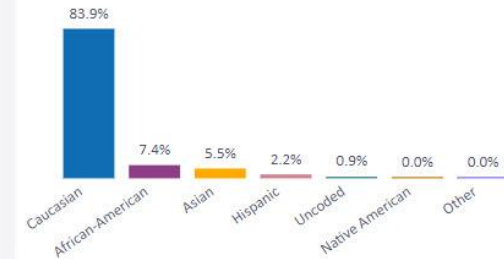

AGE ● 18-29 ● 30-39 ● 40-49 ● 50-59 ● 60-69 ● 70+

95.54% of members represented

Share of Gender by Tenure

GENDER ● Female ● Male

96.65% of members represented

Share of Race by Tenure

RACE ● African-American ● Asian ● Caucasian ● Hispanic

97.90% of members represented

VIRGINIA ASSOCIATION OF REALTORS®

Member Demographics

Share by Age

97.19% of members represented

Share by Gender

97.55% of members represented

Share by Race

98.77% of members represented

Share of Age by Tenure

AGE ● 18-29 ● 30-39 ● 40-49 ● 50-59 ● 60-69 ● 70+

97.19% of members represented

Share of Gender by Tenure

GENDER ● Female ● Male

97.17% of members represented

Share of Race by Tenure

RACE ● African-A... ● Asian ● Caucasian ● Hispanic ● Native Ame...

98.39% of members represented

Last Refreshed 05/03/2022 03:01:13 EST

STATE ASSOCIATION

All

LOCAL ASSOCIATION

CHARLOTTESVILLE AREA ASSOCIATION OF REALTO...