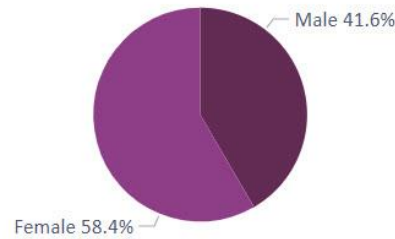

Member Demographics

Share by Age

95.54% of members represented

Share by Gender

97.51% of members represented

Share by Race

98.77% of members represented

Share of Age by Tenure

AGE ● 18-29 ● 30-39 ● 40-49 ● 50-59 ● 60-69 ● 70+

95.54% of members represented

Share of Gender by Tenure

GENDER ● Female ● Male

96.65% of members represented

Share of Race by Tenure

RACE ● African-American ● Asian ● Caucasian ● Hispanic

97.90% of members represented

VIRGINIA ASSOCIATION OF REALTORS®

Member Demographics

Share by Age

97.19% of members represented

Share by Gender

97.55% of members represented

Share by Race

98.77% of members represented

Share of Age by Tenure

AGE ● 18-29 ● 30-39 ● 40-49 ● 50-59 ● 60-69 ● 70+

97.19% of members represented

Share of Gender by Tenure

GENDER ● Female ● Male

97.17% of members represented