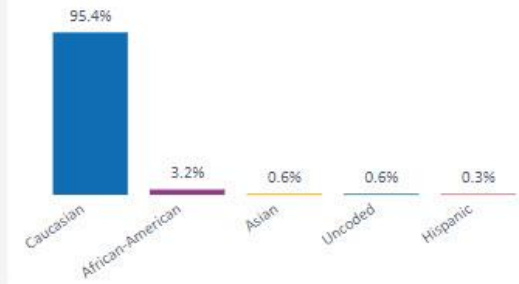

Share of Race by Tenure

RACE ● African-A... ● Asian ● Caucasian ● Hispanic ● Native Ame...

98.39% of members represented

Last Refreshed 05/03/2022 03:01:13 EST

STATE ASSOCIATION

All

LOCAL ASSOCIATION

CHARLOTTESVILLE AREA ASSOCIATION OF REALTO...

Member Demographics

Share by Age

99.04% of members represented

Share by Gender

99.33% of members represented

Share by Race

99.33% of members represented

Share of Age by Tenure

99.04% of members represented

Share of Gender by Tenure

99.04% of members represented

Share of Race by Tenure

99.04% of members represented