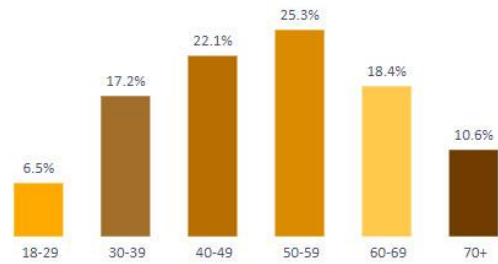

Member Demographics

Share by Age

95.54% of members represented

Share by Gender

97.51% of members represented

Share by Race

98.77% of members represented

Share of Age by Tenure

AGE ● 18-29 ● 30-39 ● 40-49 ● 50-59 ● 60-69 ● 70+

95.54% of members represented

Share of Gender by Tenure

GENDER ● Female ● Male

96.65% of members represented

Share of Race by Tenure

RACE ● African-American ● Asian ● Caucasian ● Hispanic

97.90% of members represented

VIRGINIA ASSOCIATION OF REALTORS®

Member Demographics

Share by Age

97.19% of members represented

Share by Gender

97.55% of members represented

Share by Race

98.77% of members represented

Share of Age by Tenure

AGE ● 18-29 ● 30-39 ● 40-49 ● 50-59 ● 60-69 ● 70+

97.19% of members represented

Share of Gender by Tenure

GENDER ● Female ● Male

97.17% of members represented