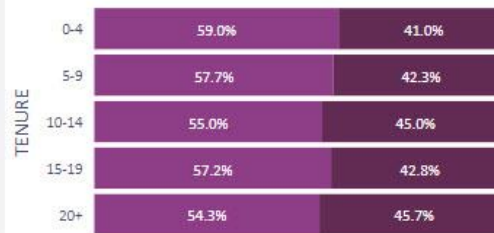

Member Demographics

Share by Age

95.54% of members represented

Share by Gender

97.51% of members represented

Share by Race

98.77% of members represented

Share of Age by Tenure

AGE ● 18-29 ● 30-39 ● 40-49 ● 50-59 ● 60-69 ● 70+

95.54% of members represented

Share of Gender by Tenure

GENDER ● Female ● Male

96.65% of members represented

Share of Race by Tenure

RACE ● African-American ● Asian ● Caucasian ● Hispanic