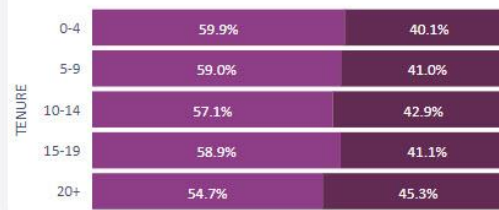

AGE ● 18-29 ● 30-39 ● 40-49 ● 50-59 ● 60-69 ● 70+

95.54% of members represented

Share of Gender by Tenure

GENDER ● Female ● Male

96.65% of members represented

Share of Race by Tenure

RACE ● African-American ● Asian ● Caucasian ● Hispanic

98.77% of members represented

Share of Age by Tenure

AGE ● 18-29 ● 30-39 ● 40-49 ● 50-59 ● 60-69 ● 70+

97.19% of members represented

Share of Gender by Tenure

GENDER ● Female ● Male

97.17% of members represented

Share of Race by Tenure

RACE ● African-A... ● Asian ● Caucasian ● Hispanic ● Native Ame...

98.39% of members represented

Last Refreshed 05/03/2022 03:01:13 EST

STATE ASSOCIATION

All

LOCAL ASSOCIATION

CHARLOTTESVILLE AREA ASSOCIATION OF REALTO...

Member Demographics

Share by Age

99.04% of members represented

Share by Gender

99.33% of members represented

Share by Race

99.33% of members represented

Share of Age by Tenure