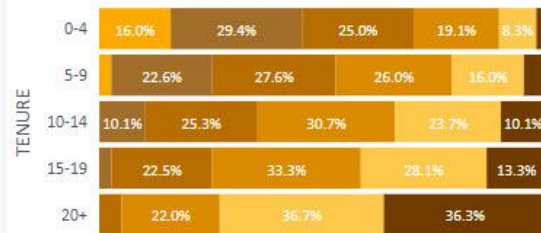

Member Demographics

Share by Age

95.54% of members represented

Share by Gender

97.51% of members represented

Share by Race

98.77% of members represented

Share of Age by Tenure

AGE ● 18-29 ● 30-39 ● 40-49 ● 50-59 ● 60-69 ● 70+

95.54% of members represented

Share of Gender by Tenure

GENDER ● Female ● Male

96.65% of members represented

Share of Race by Tenure

RACE ● African-American ● Asian ● Caucasian ● Hispanic