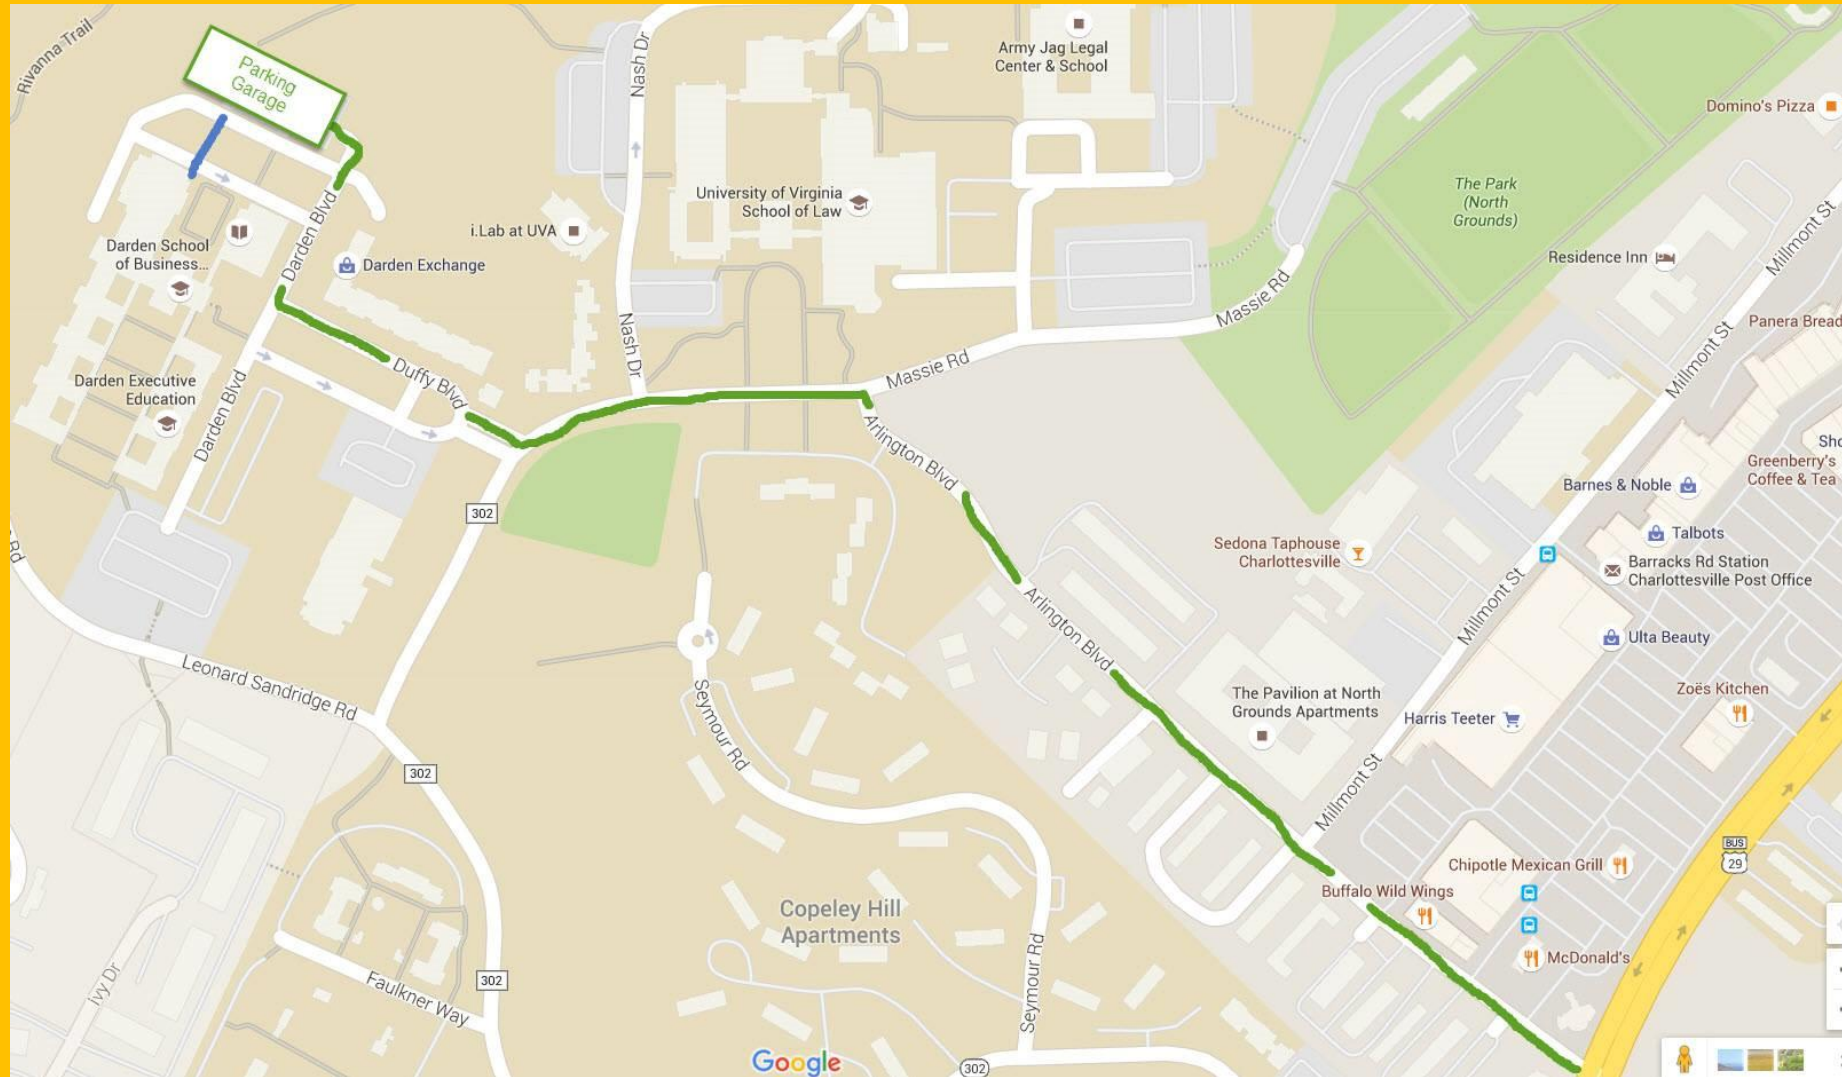

Use this map to help you find your way to the UVA Darden School of Business. The green line marks your route to the parking garage. The blue line marks your route to the UVA Darden School of Business.

Be on the lookout for the blue REALTOR® logo balloons. They will help guide you to find the parking lot and the UVA Darden School of Business building.

While this looks like a building,  
it is really the parking garage!

There will be complimentary  
parking. You do not need a  
permit to park there.

Once you exit the parking garage, the UVA Darden School of Business will be located immediately in front of you on the right. The Abbott Auditorium is on the ground floor.